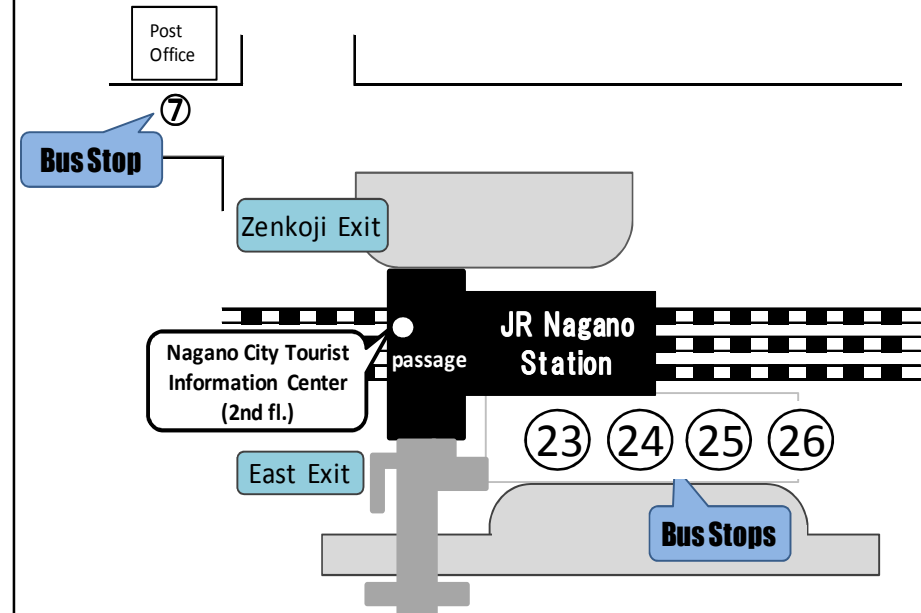

# Access to Togakushi Ski Area

December 17, 2016 – March 31, 2017 ※Service starts after Dec. 17th.

Nagano City (長野市)

## To Togakushi Ski Area (Outbound)

1. Take an express bus bound for Togakushi at Bus Stop ⑦ at Nagano Station Zenkoji Exit. Get off at Togakushi Ski Area (the last stop).

Dp.: Nagano Sta. Zenkoji Exit	Ar.: Togakushi Ski Area
7:00 ⇒	8:17
8:30 ⇒	9:47
9:30 ⇒	10:47
10:30 ⇒	11:47

## To Nagano (Inbound)

1. Take an express bus from Togakushi Ski Area to Nagano Station.

Dp.: Togakushi Ski Area	Ar.: Nagano Sta. Zenkoji Exit
14:20 ⇒	15:38
15:10 ⇒	16:28
16:10 ⇒	17:28
17:20 ⇒	18:38

## Access to bus stops at Nagano Station

※ The service to Togakushi runs via Zenkoji Temple.