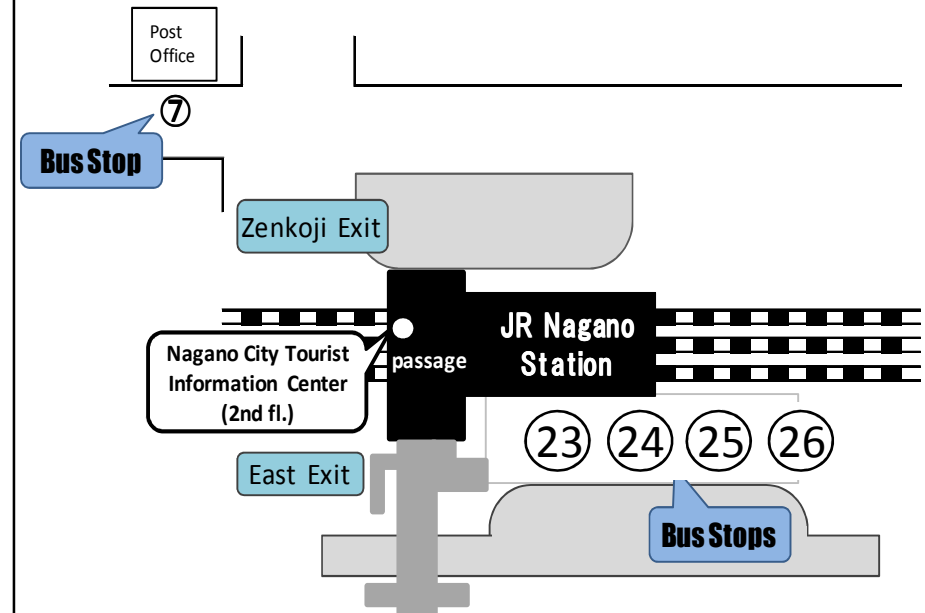

# Access to Togakushi Ski Area

December 17, 2016 – March 31, 2017 ※Service starts after Dec. 17th.

Nagano City (長野市)

## To Togakushi Ski Area (Outbound)

1. Take an express bus bound for Togakushi at Bus Stop ⑦ at Nagano Station Zenkoji Exit. Get off at Togakushi Ski Area (the last stop).

Dp.: Nagano Sta. Zenkoji Exit	Ar.: Togakushi Ski Area
7:00 ⇒	8:17
8:30 ⇒	9:47
9:30 ⇒	10:47
10:30 ⇒	11:47

## To Nagano (Inbound)

1. Take an express bus from Togakushi Ski Area to Nagano Station.

Dp.: Togakushi Ski Area	Ar.: Nagano Sta. Zenkoji Exit
14:20 ⇒	15:38
15:10 ⇒	16:28
16:10 ⇒	17:28
17:20 ⇒	18:38

## Access to bus stops at Nagano Station

※ The service to Togakushi runs via Zenkoji Temple.