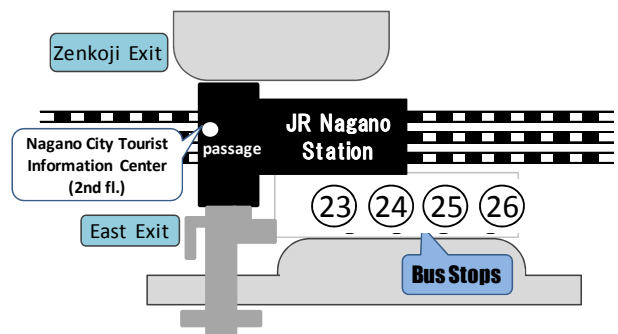

Access to Jigokudani Yaen-Koen (Snow Monkey Park) 【by Bus】

December 3, 2016 – March 31, 2017

Nagano City (長野市)

To Snow Monkey Park (Outbound)

1. Take an express bus bound for Shiga Kogen at Bus Stop 23 at Nagano Station East Exit.
   Get off at Snow Monkey Park (Bus Stop B).
   ▶Please refer to the back.

Dp.: Nagano Sta. East Exit		Ar.: Snow Monkey Park (Bus Stop B)
※1 8:15	⇒	8:57
9:05	⇒	9:47
10:10	⇒	10:55
10:15	⇒	10:57
11:20	⇒	12:02
12:30	⇒	13:12
※2 13:05	⇒	13:55
14:10	⇒	14:52

- ※1 Available every day from December 28 to the 30th, and on Saturdays from January 7 to March 25.
- ※2 Available on weekdays only (but Dec.29 ~ Jan.3 suspended service).

1. Walk to Snow Monkey Park. (About 30 minutes)

Phone: +81-269-33-4379
Open Hours: 9:00am~4:00pm
Admissions: 800 yen/adult
400 yen/child (5~12 years)

To Nagano (Inbound)

1. Take an express bus from Snow Monkey Park (Bus Stop B) to Nagano Station.

Dp.: Snow Monkey Park (Bus Stop B)		Ar.: Nagano Sta. East Exit
8:40	⇒	9:36
10:40	⇒	11:36
11:50	⇒	12:46
12:50	⇒	13:46
※2 14:05	⇒	15:00

Dp.: Snow Monkey Park (Bus Stop B)		Ar.: Nagano Sta. East Exit
14:45	⇒	15:40
14:55	⇒	15:51
15:50	⇒	16:46
※2 16:25	⇒	17:20
17:20	⇒	18:26

※2 Available on weekdays only (but Dec.29 ~ Jan.3 suspended service).

Access to bus stops at Nagano Station East Exit